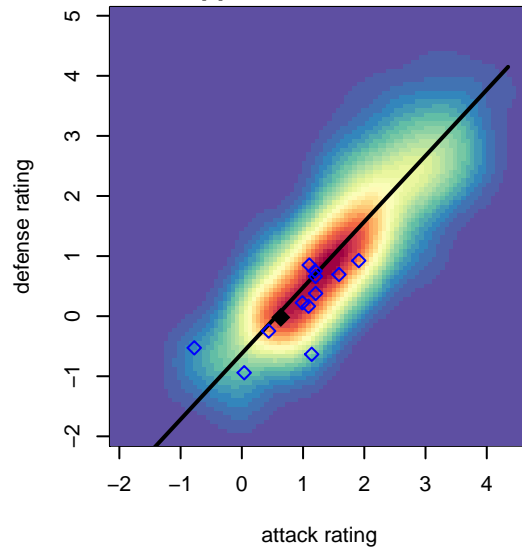

Venues played:
 2016 Idaho D3 Division 2 East U14
 2016 GEM State Challenge U14 U14
 2016 Spr Idaho D3 U14 Division 2
 2016 ID Directors Cup U14 Silver U14

Idaho Arsenal United B03
 Dots are actual minus expected GF (blue circles) and GA (red triangles).
 Blue line is smoothed change in attack strength. Red is smoothed change in defense strength.

**attack and defense variance (black dot)
relative to other teams
and top 10 in region**

**attack and defense rating
relative to others at age
and all opponents in last 13 months**

Performance relative to 13 month average