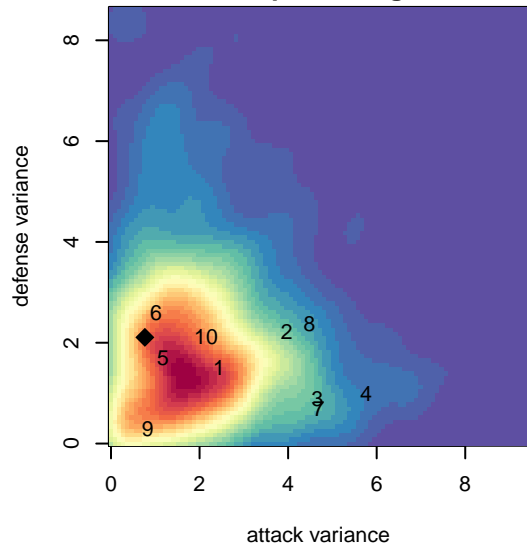

Idaho Arsenal United B03

Arsenal United FC
 Nampa, ID
 B03 total strength=888
 attack=1.89 defense=0.98
 fall league = Idaho D3 Div 2 East U14
 spr league = Spr Idaho D3 U14 Div 2
 notes= Swat 2016

alt names used:
 ARSENAL UNITED SWAT (ID)
 ARSENAL UNITED SWAT
 ARSENAL UNITED SWAT
 ARSENAL UNITED SWAT (ID)

Venues played:
 2016 Idaho D3 Division 2 East U14
 2016 GEM State Challenge U14 U14
 2016 Spr Idaho D3 U14 Division 2
 2016 ID Directors Cup U14 Silver U14

Idaho Arsenal United B03
 Dots are actual minus expected GF (blue circles) and GA (red triangles).
 Blue line is smoothed change in attack strength. Red is smoothed change in defense strength.

**attack and defense variance (black dot)
relative to other teams
and top 10 in region**

**attack and defense rating
relative to others at age
and all opponents in last 13 months**

Performance relative to 13 month average