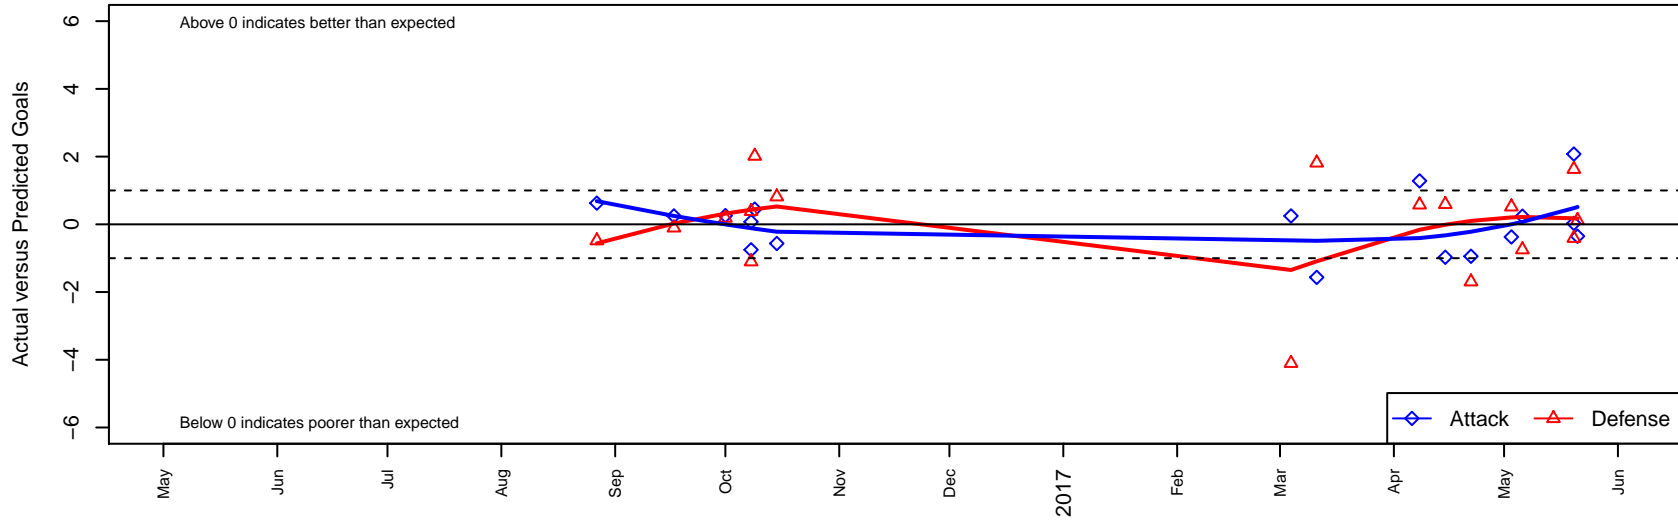

Idaho Arsenal United B03

Arsenal United FC
 Nampa, ID
 B03 total strength=888
 attack=1.89 defense=0.98
 fall league = Idaho D3 Div 2 East U14
 spr league = Spr Idaho D3 U14 Div 2
 notes= Swat 2016

alt names used:
 ARSENAL UNITED SWAT (ID)
 ARSENAL UNITED SWAT
 ARSENAL UNITED SWAT
 ARSENAL UNITED SWAT (ID)

Venues played:
 2016 Idaho D3 Division 2 East U14
 2016 GEM State Challenge U14 U14
 2016 Spr Idaho D3 U14 Division 2
 2016 ID Directors Cup U14 Silver U14

Idaho Arsenal United B03
 Dots are actual minus expected GF (blue circles) and GA (red triangles).
 Blue line is smoothed change in attack strength. Red is smoothed change in defense strength.

**attack and defense variance (black dot)
relative to other teams
and top 10 in region**

**attack and defense rating
relative to others at age
and all opponents in last 13 months**

Performance relative to 13 month average