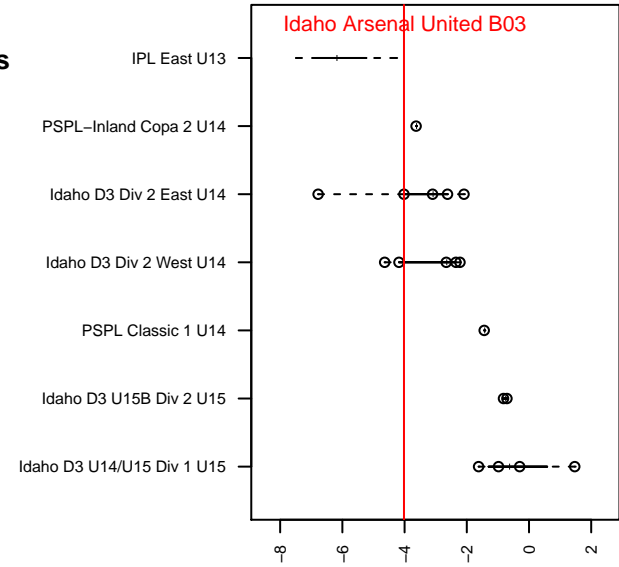

Idaho Arsenal United B03

Arsenal United FC
 Nampa, ID
 B03 total strength=888
 attack=1.89 defense=0.98
 fall league = Idaho D3 Div 2 East U14
 spr league = Spr Idaho D3 U14 Div 2
 notes= Swat 2016

alt names used:
 ARSENAL UNITED SWAT (ID)
 ARSENAL UNITED SWAT
 ARSENAL UNITED SWAT
 ARSENAL UNITED SWAT (ID)

Venues played:
 2016 Idaho D3 Division 2 East U14
 2016 GEM State Challenge U14 U14
 2016 Spr Idaho D3 U14 Division 2
 2016 ID Directors Cup U14 Silver U14

Idaho Arsenal United B03
 Dots are actual minus expected GF (blue circles) and GA (red triangles).
 Blue line is smoothed change in attack strength. Red is smoothed change in defense strength.

**attack and defense variance (black dot)
relative to other teams
and top 10 in region**

**attack and defense rating
relative to others at age
and all opponents in last 13 months**

Performance relative to 13 month average